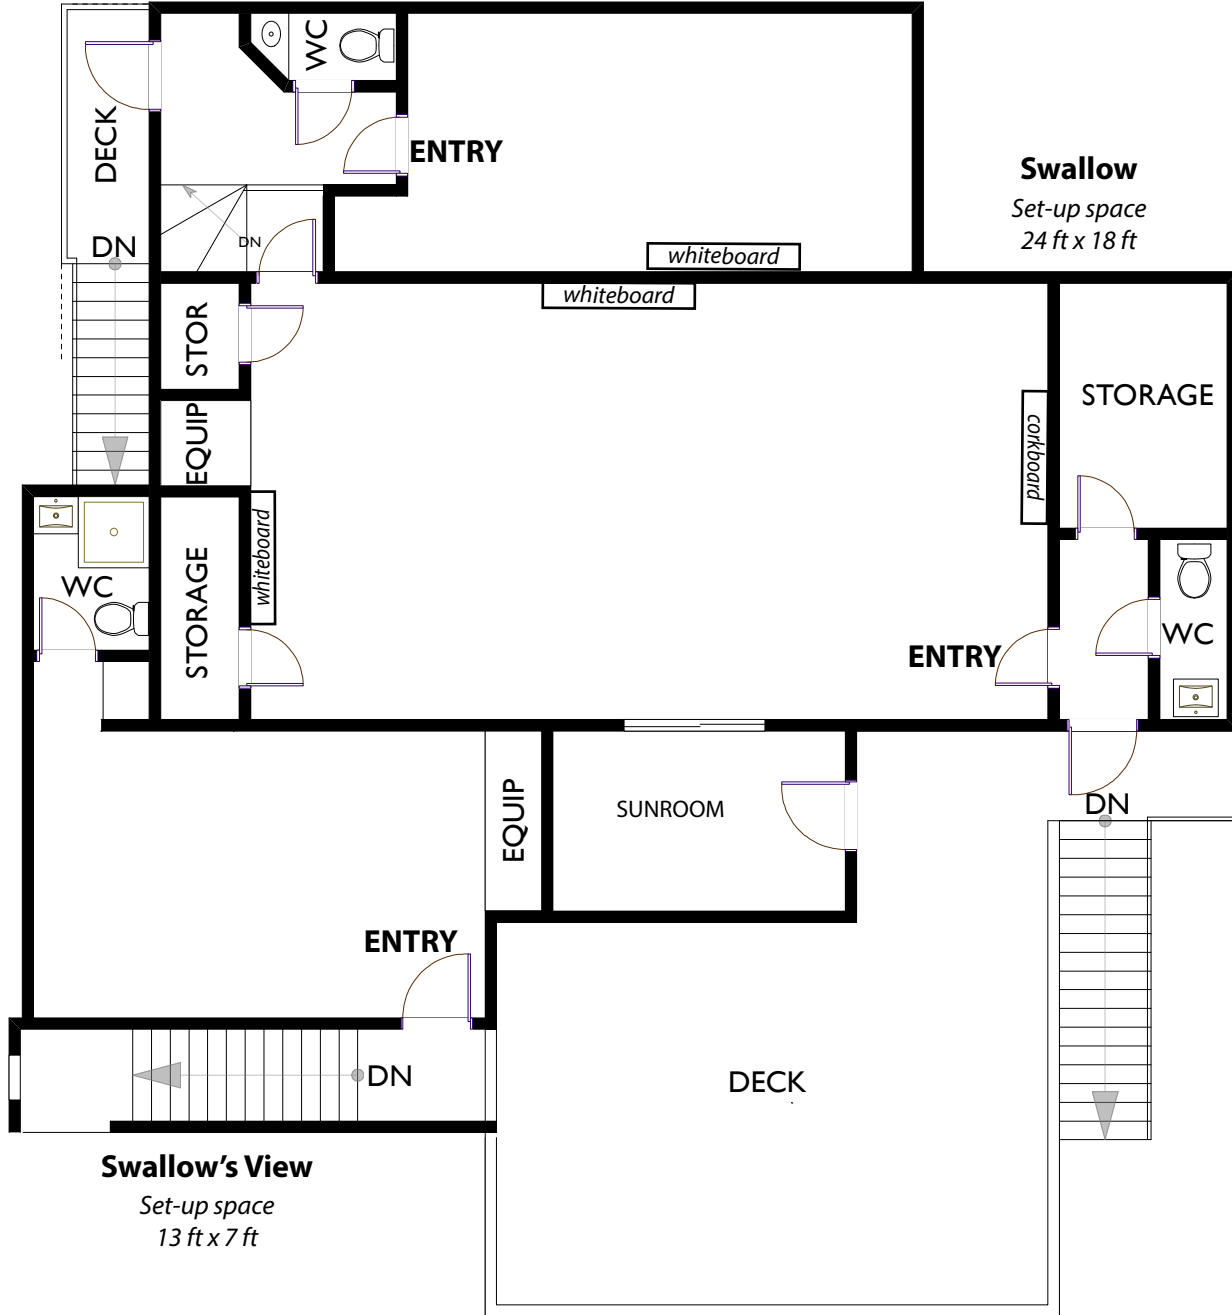

Swallow Meeting Rooms

upper level

haven.ca

Updated 2016-Jan-21

SWallow's Nest

Set-up space
15 ft x 6 ft

Swallow

Set-up space
24 ft x 18 ft

Main parking lot